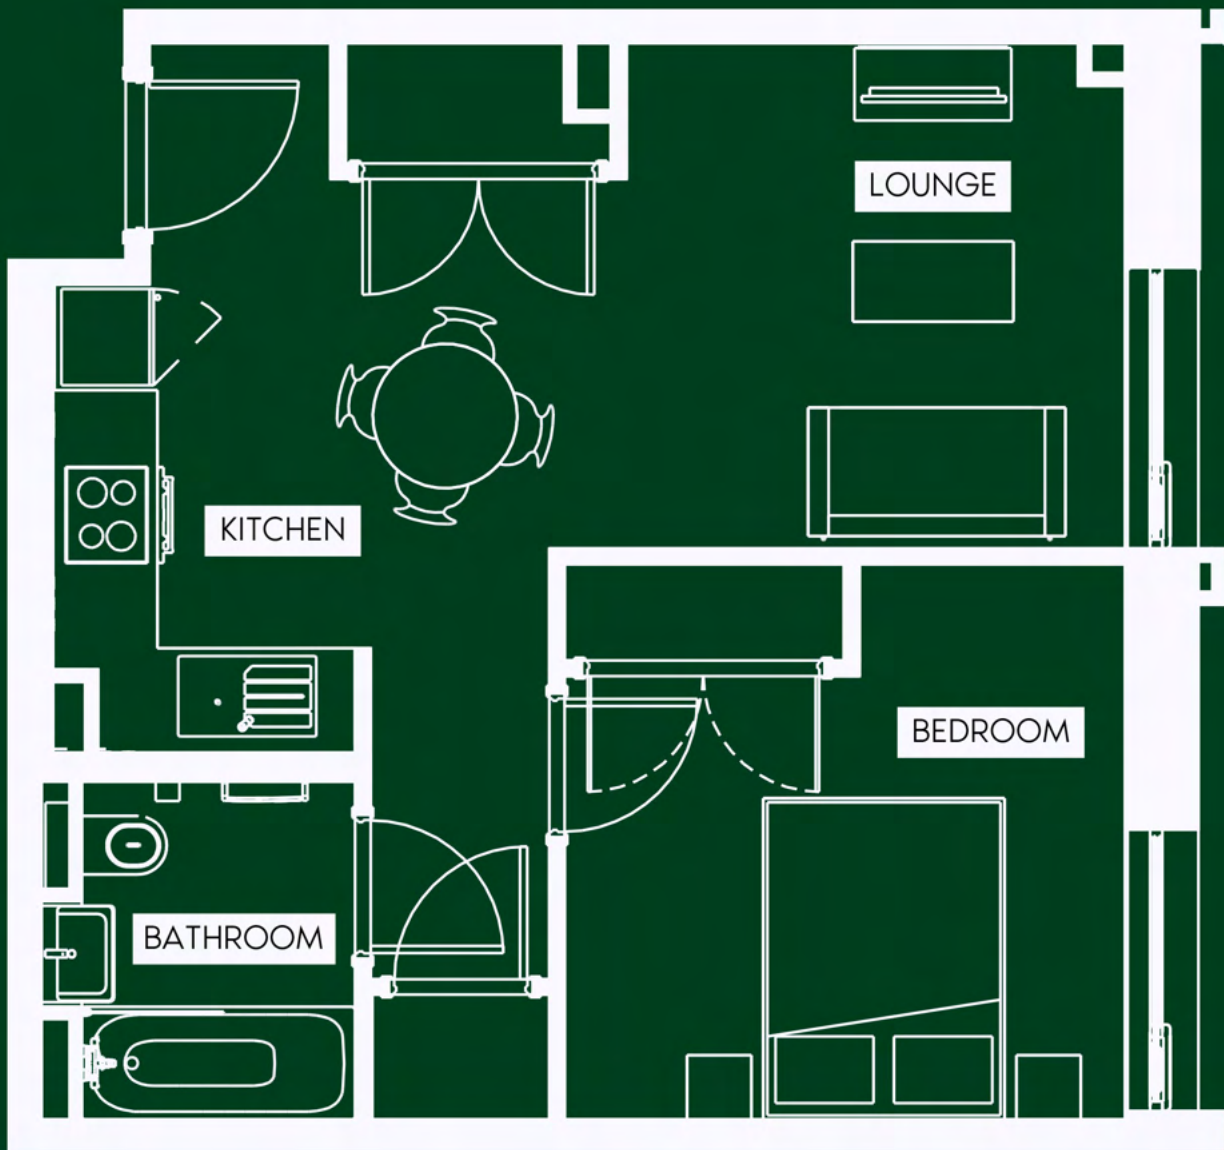

ONE BEDROOM APARTMENT

Prices from: £1,000pcm

Sizes starting from: 424 Sq. Ft.

Deposit: 1 month's rent

Tenancy Agreement: Min 6 months max 5 years

24/7 CONCIERGE

RESIDENT'S LOUNGE

PET FRIENDLY

FLEXIBLE CONTRACTS

PARKING AVAILABLE

BROADBAND INCLUDED

DESIGNER FURNITURE