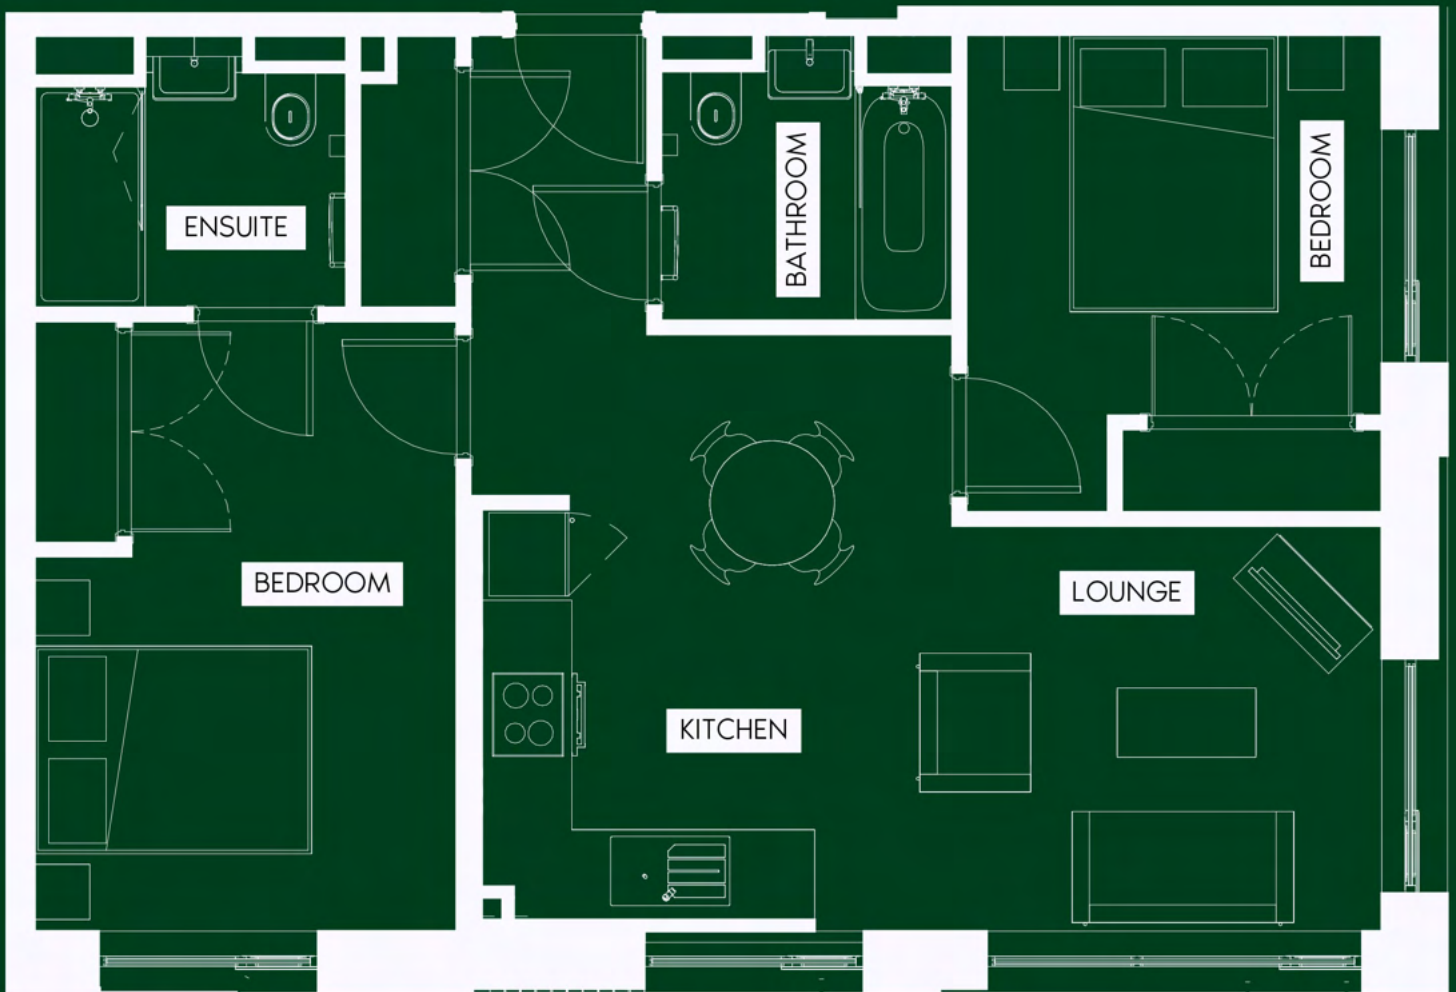

TWO BEDROOM APARTMENT

Prices from: £1,450pcm
Deposit: 1 month's rent

Sizes starting from: 734 Sq. Ft.
Tenancy Agreement: Min 6 months max 5 years

24/7 CONCIERGE

RESIDENT'S LOUNGE

PET FRIENDLY

FLEXIBLE CONTRACTS

PARKING AVAILABLE

BROADBAND INCLUDED

DESIGNER FURNITURE